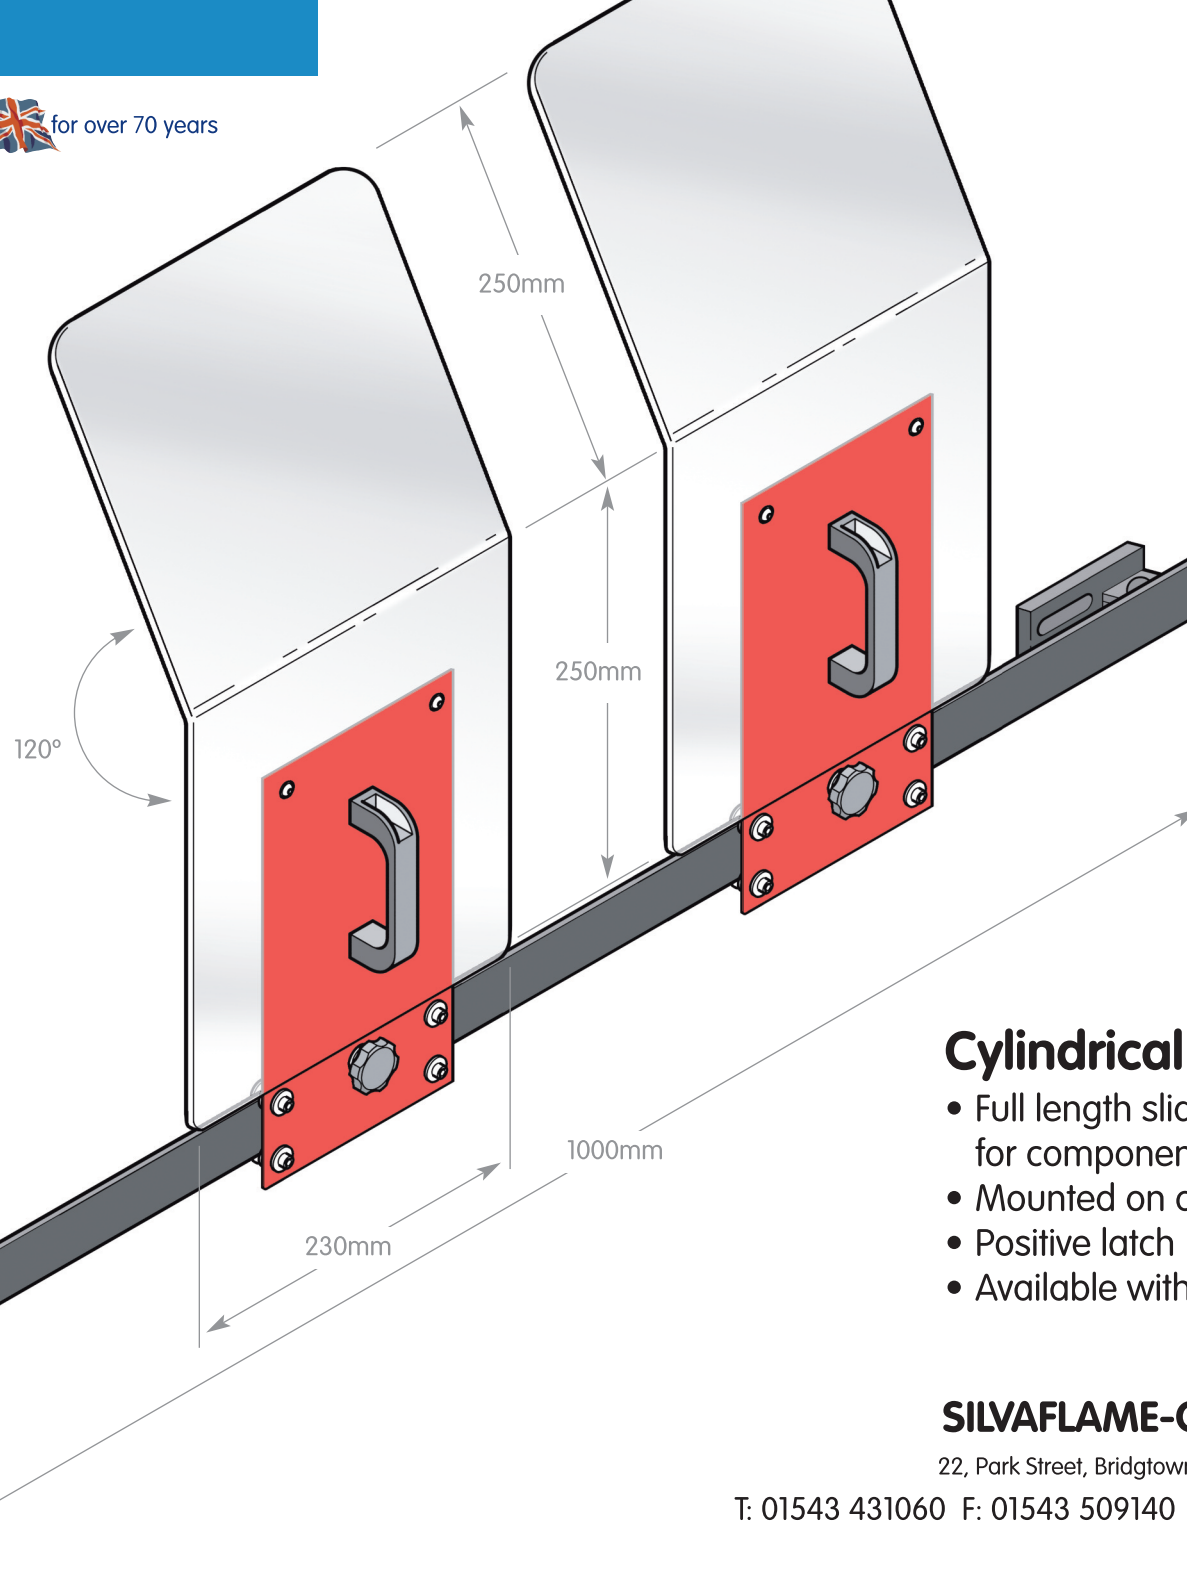

Machinery Safety Guards
and Safety Accessories

CYLINDRICAL GRINDER GUARD

British made  for over 70 years

93/1844

British made  for over 70 years

Silvaflame-Cleervue Co Ltd

Cylindrical Grinder Guard:

- Full length sliding windows giving immediate access for component loading and setting
- Mounted on our unique self cleaning roller system
- Positive latch
- Available with inter-lock switch