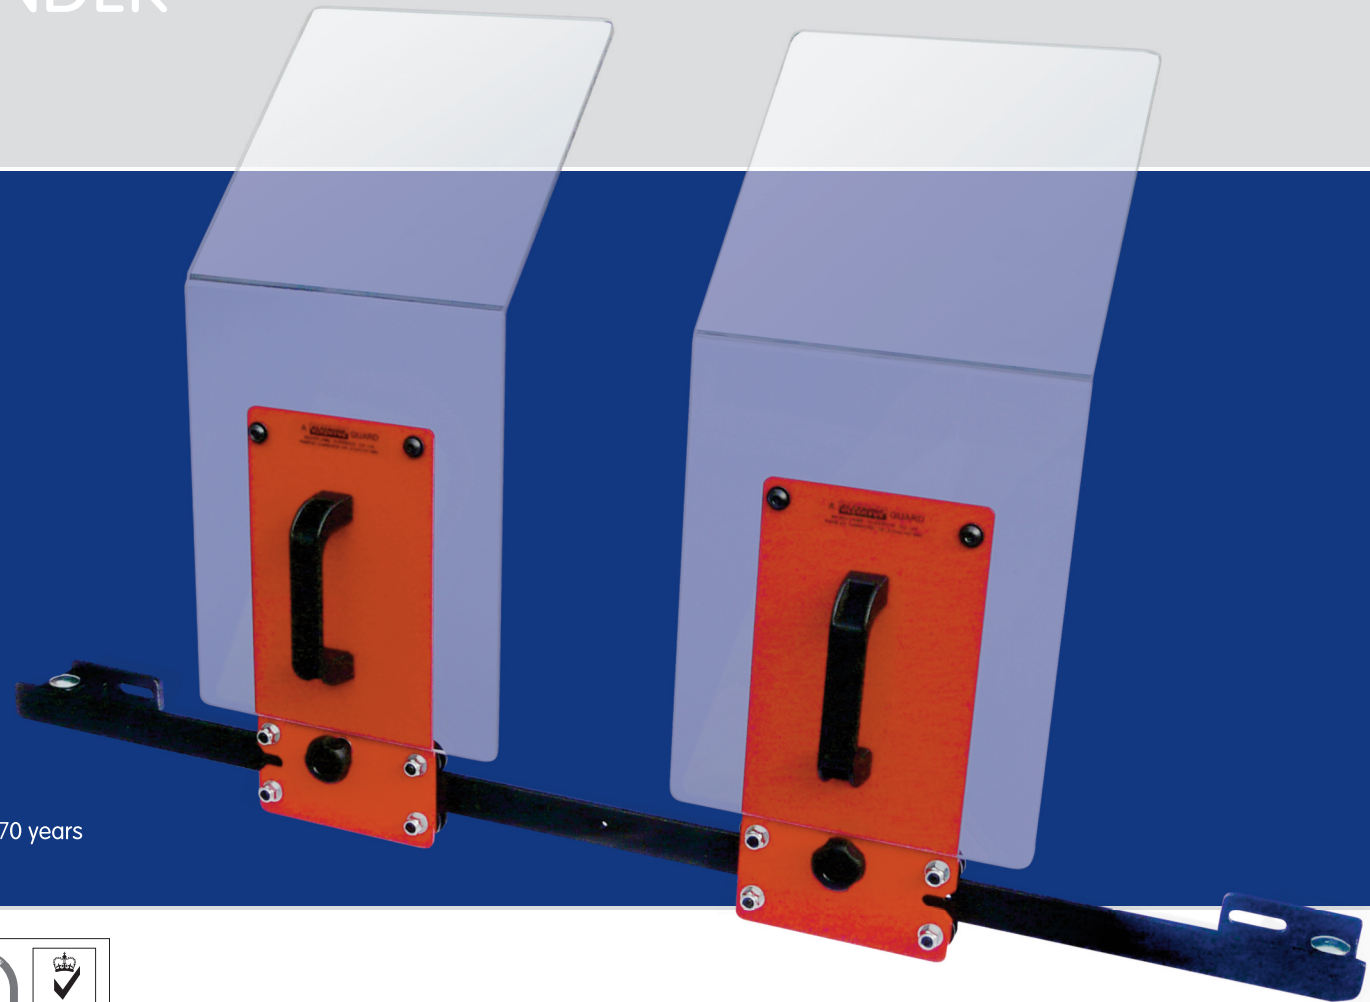

Machinery Safety Guards
and Safety Accessories

CYLINDRICAL GRINDER GUARD

British made  for over 70 years

93/1844

British made  for over 70 years

Silvaflame-Cleervue Co Ltd

Cylindrical Grinder Guard:

- Full length sliding windows giving immediate access for component loading and setting
- Mounted on our unique self cleaning roller system
- Positive latch
- Available with inter-lock switch