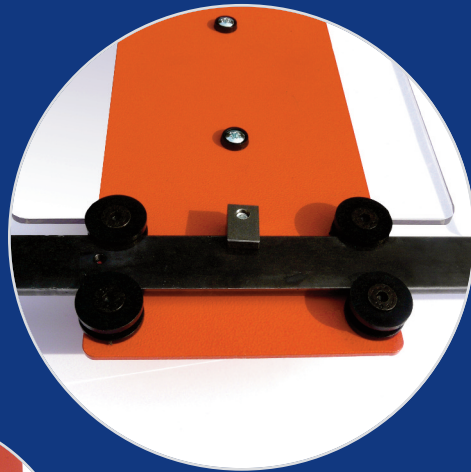

Machinery Safety Guards
and Safety Accessories

CYLINDRICAL GRINDER GUARD

British made  for over 70 years

93/1844

British made  for over 70 years

Silvaflame-Cleervue Co Ltd

Cylindrical Grinder Guard:

- Full length sliding windows giving immediate access for component loading and setting
- Mounted on our unique self cleaning roller system
- Positive latch
- Available with inter-lock switch