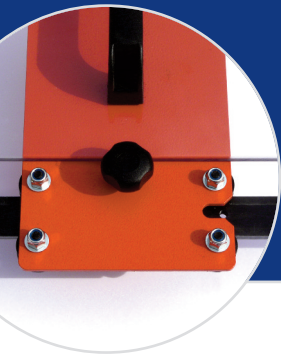

Machinery Safety Guards
and Safety Accessories

CYLINDRICAL GRINDER GUARD

British made  for over 70 years

93/1844

British made  for over 70 years

Silvaflame-Cleervue Co Ltd

Cylindrical Grinder Guard:

- Full length sliding windows giving immediate access for component loading and setting
- Mounted on our unique self cleaning roller system
- Positive latch
- Available with inter-lock switch